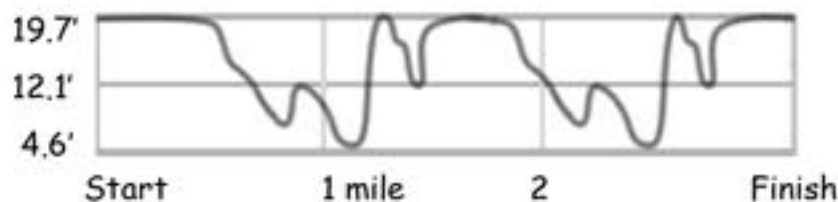

SAN DIEGO STATE

CROSS COUNTRY

**USATF
DIRT DOGS
Cross Country**

Route Description

North from the start to the First Loop Cut-Off. Turn left, go south, loop through the start, then two full counter-clockwise loops plus 110 meters north to the Finish.

LEGEND

- Course
- Mile Marker
- Parking Lot
- Restroom
- Sidewalk
- Start Chute

NOT TO SCALE

5K COURSE ELEVATION PROFILE

Map provided by the San Diego Track Club