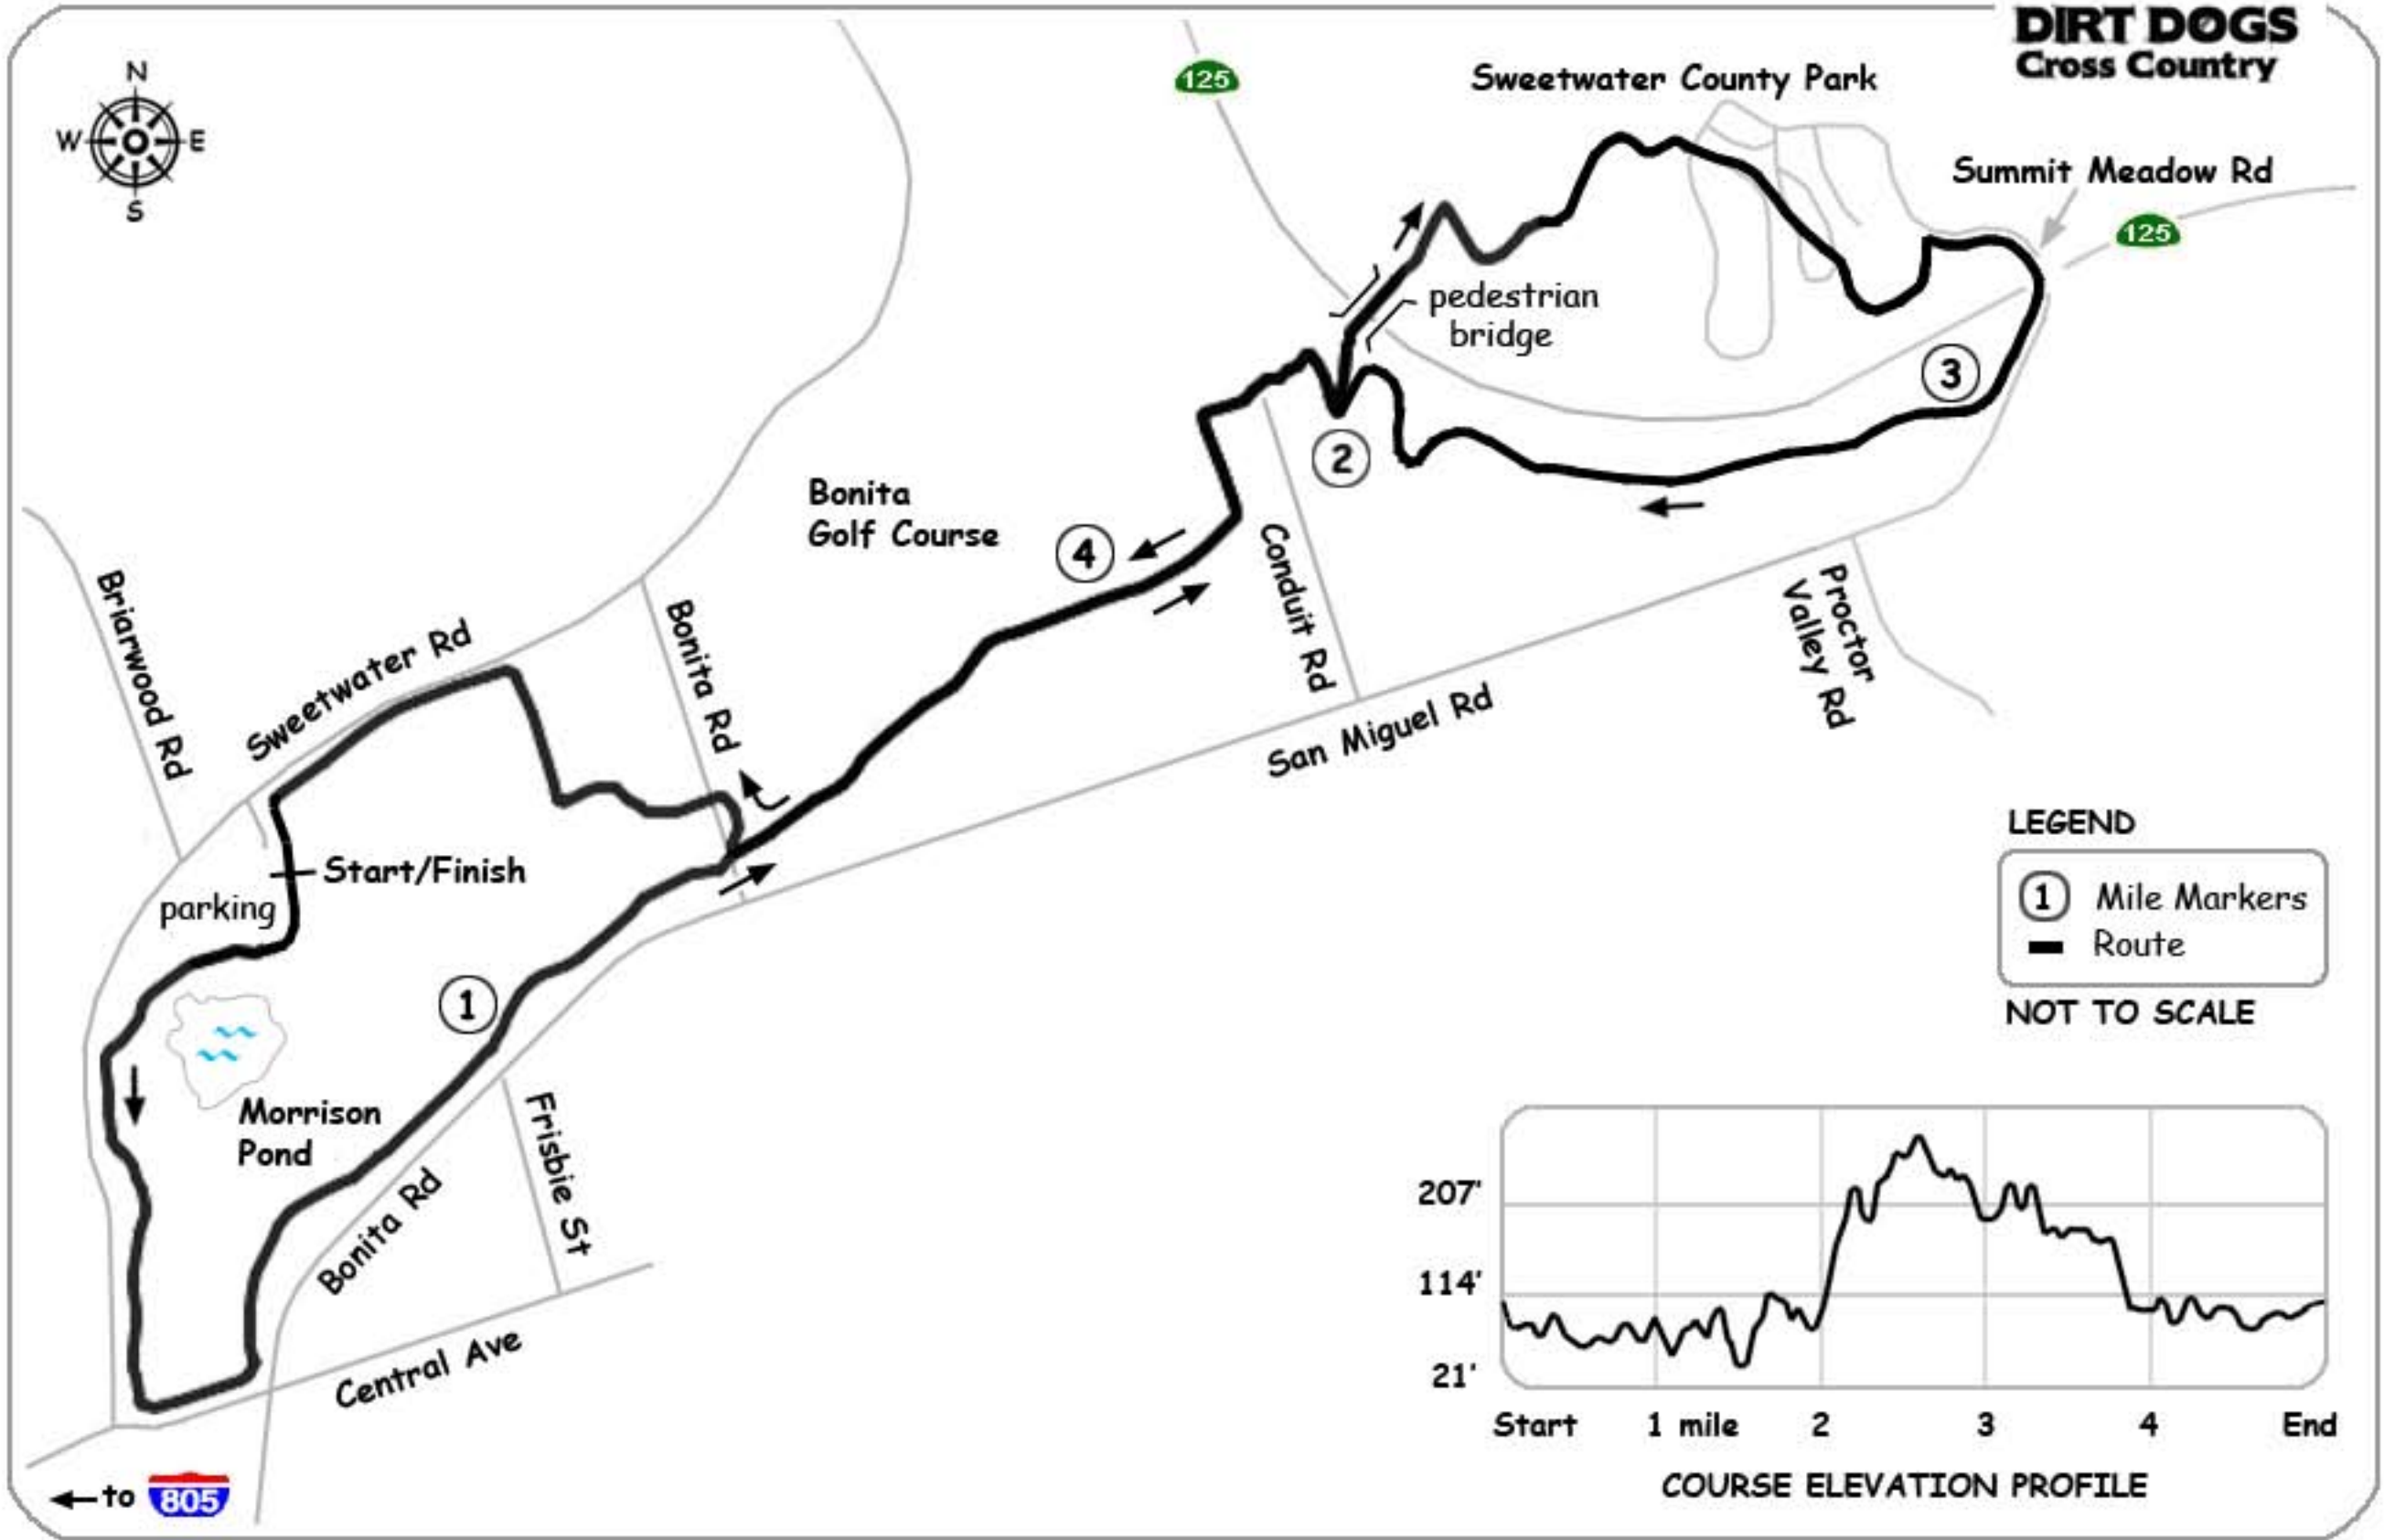

BONITA ROAD RUNNERS
 Bonita Stampede 8K Rohr Park, Bonita

LEGEND

- ① Mile Markers
- Route

NOT TO SCALE