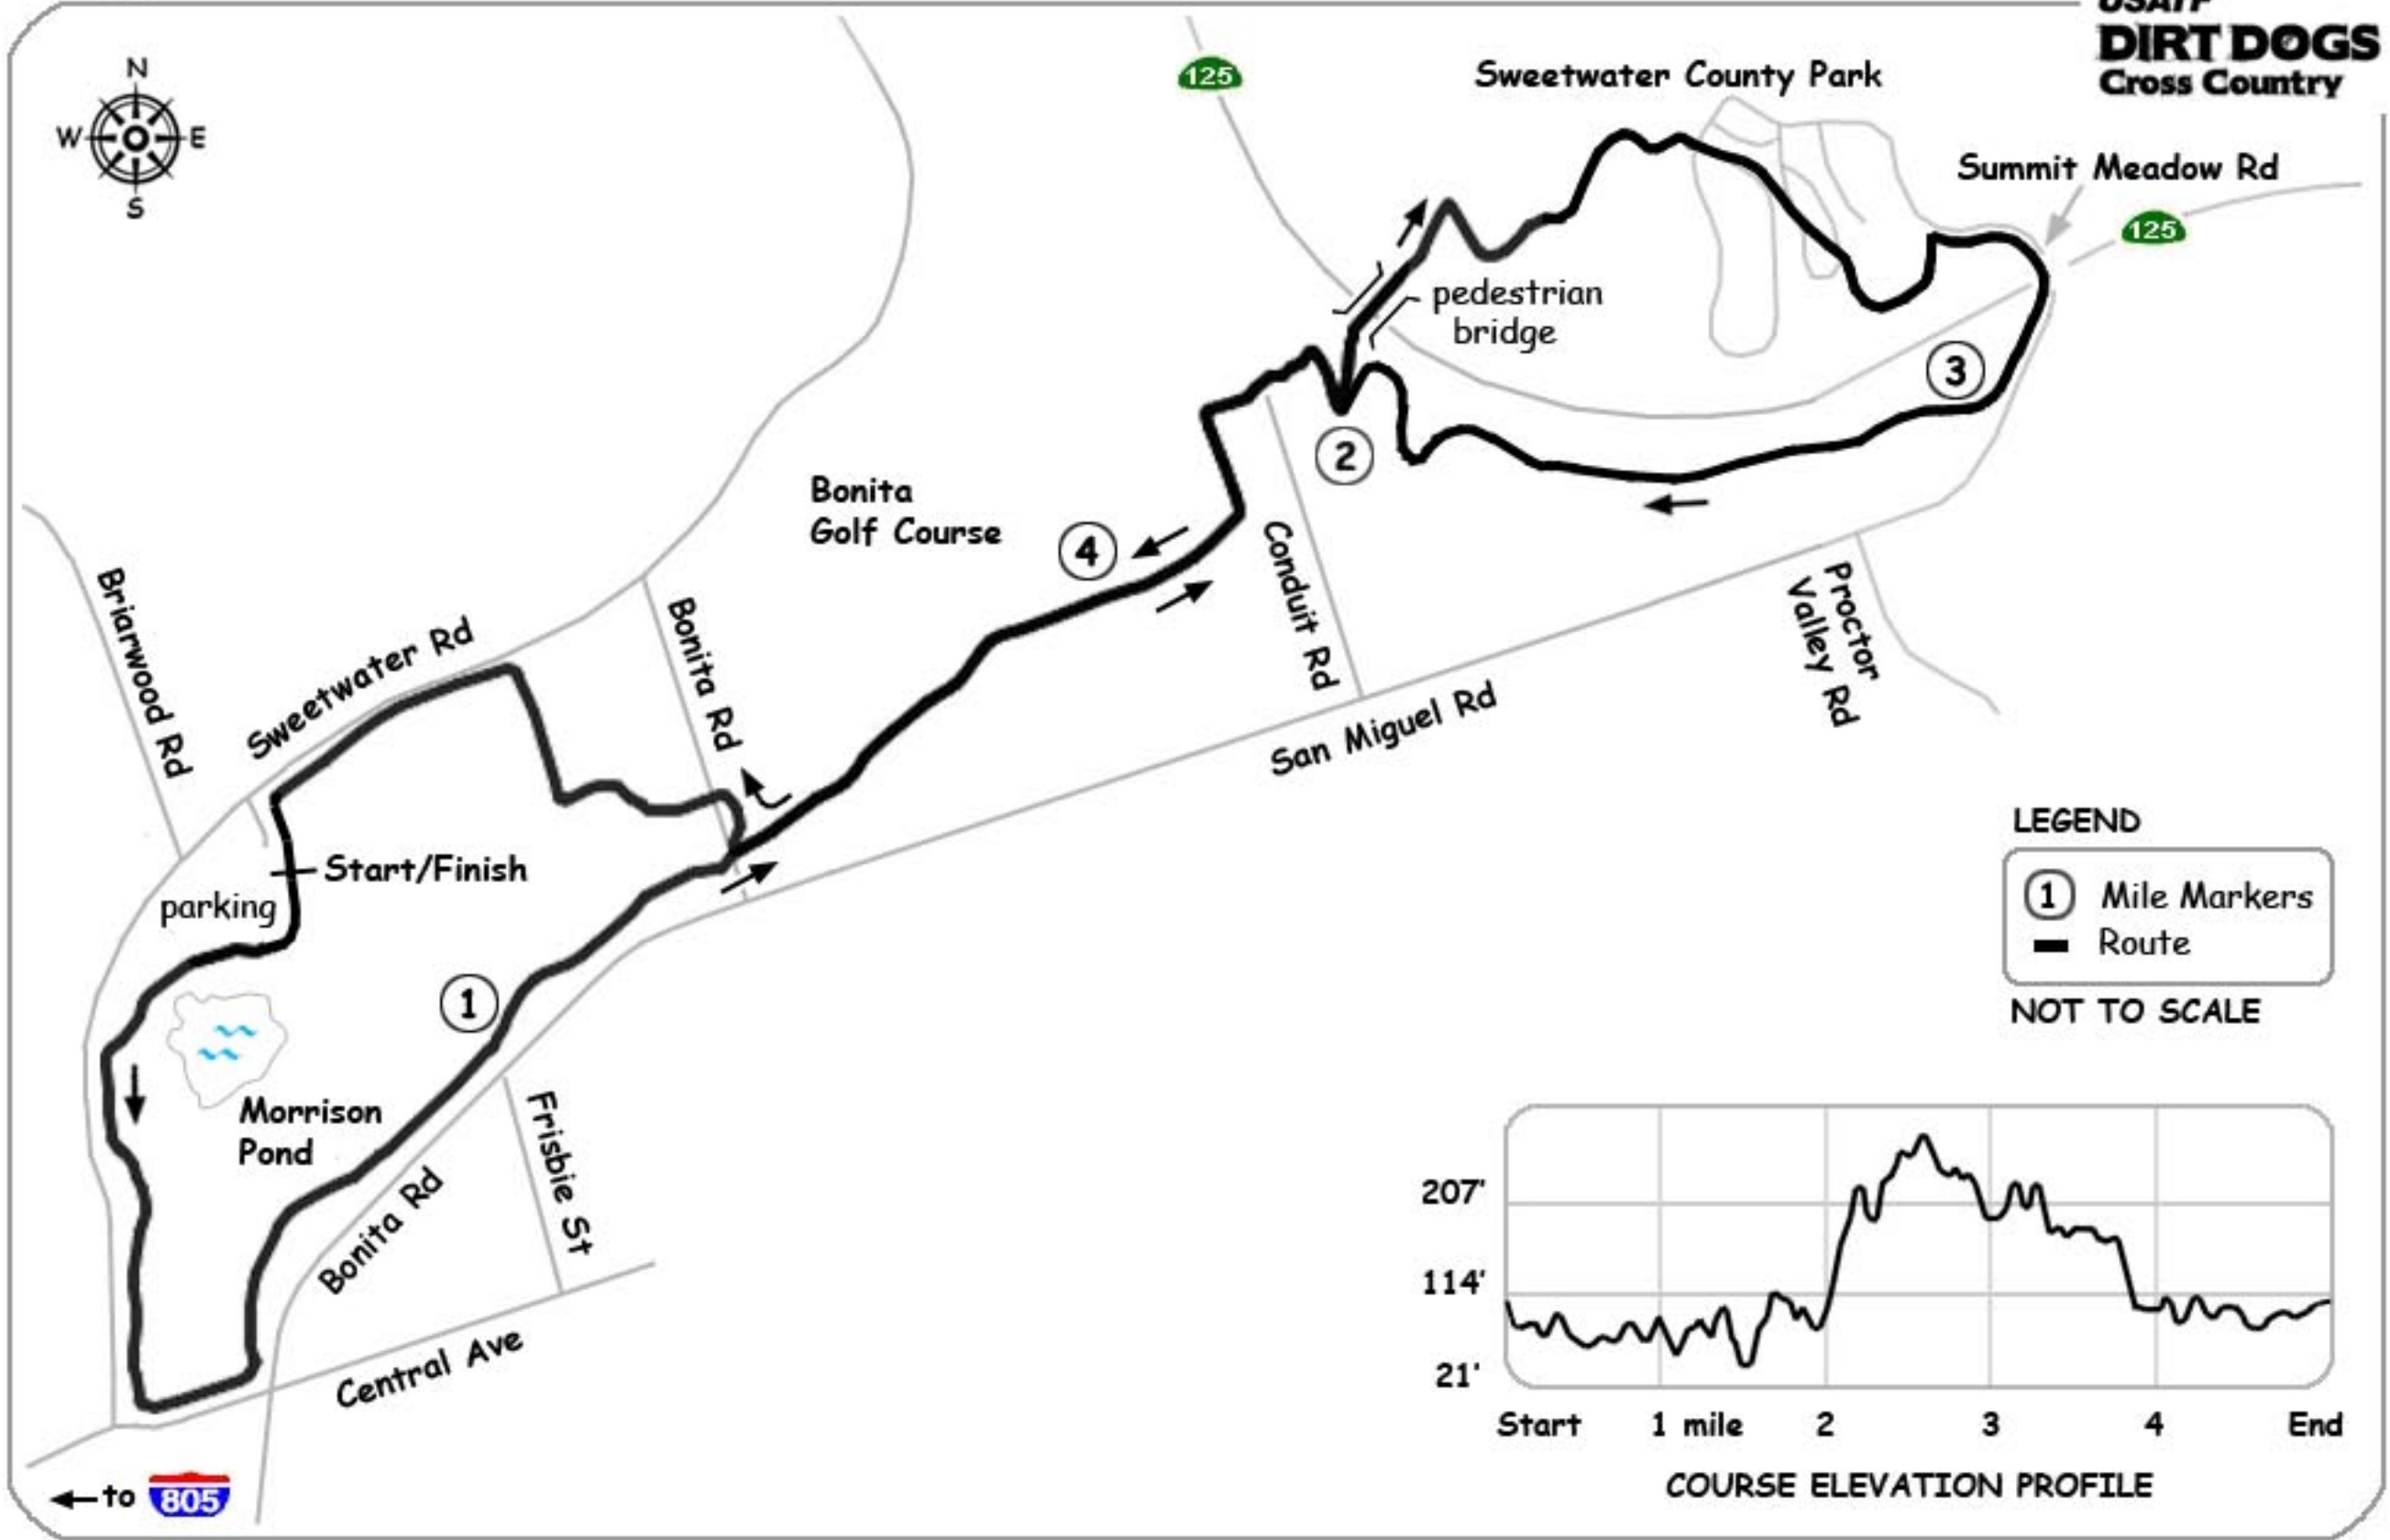

BONITA ROAD RUNNERS

Bonita Stampede 8K Rohr Park, Bonita

Course Design: Tony Melchor

Map provided by the San Diego Track Club