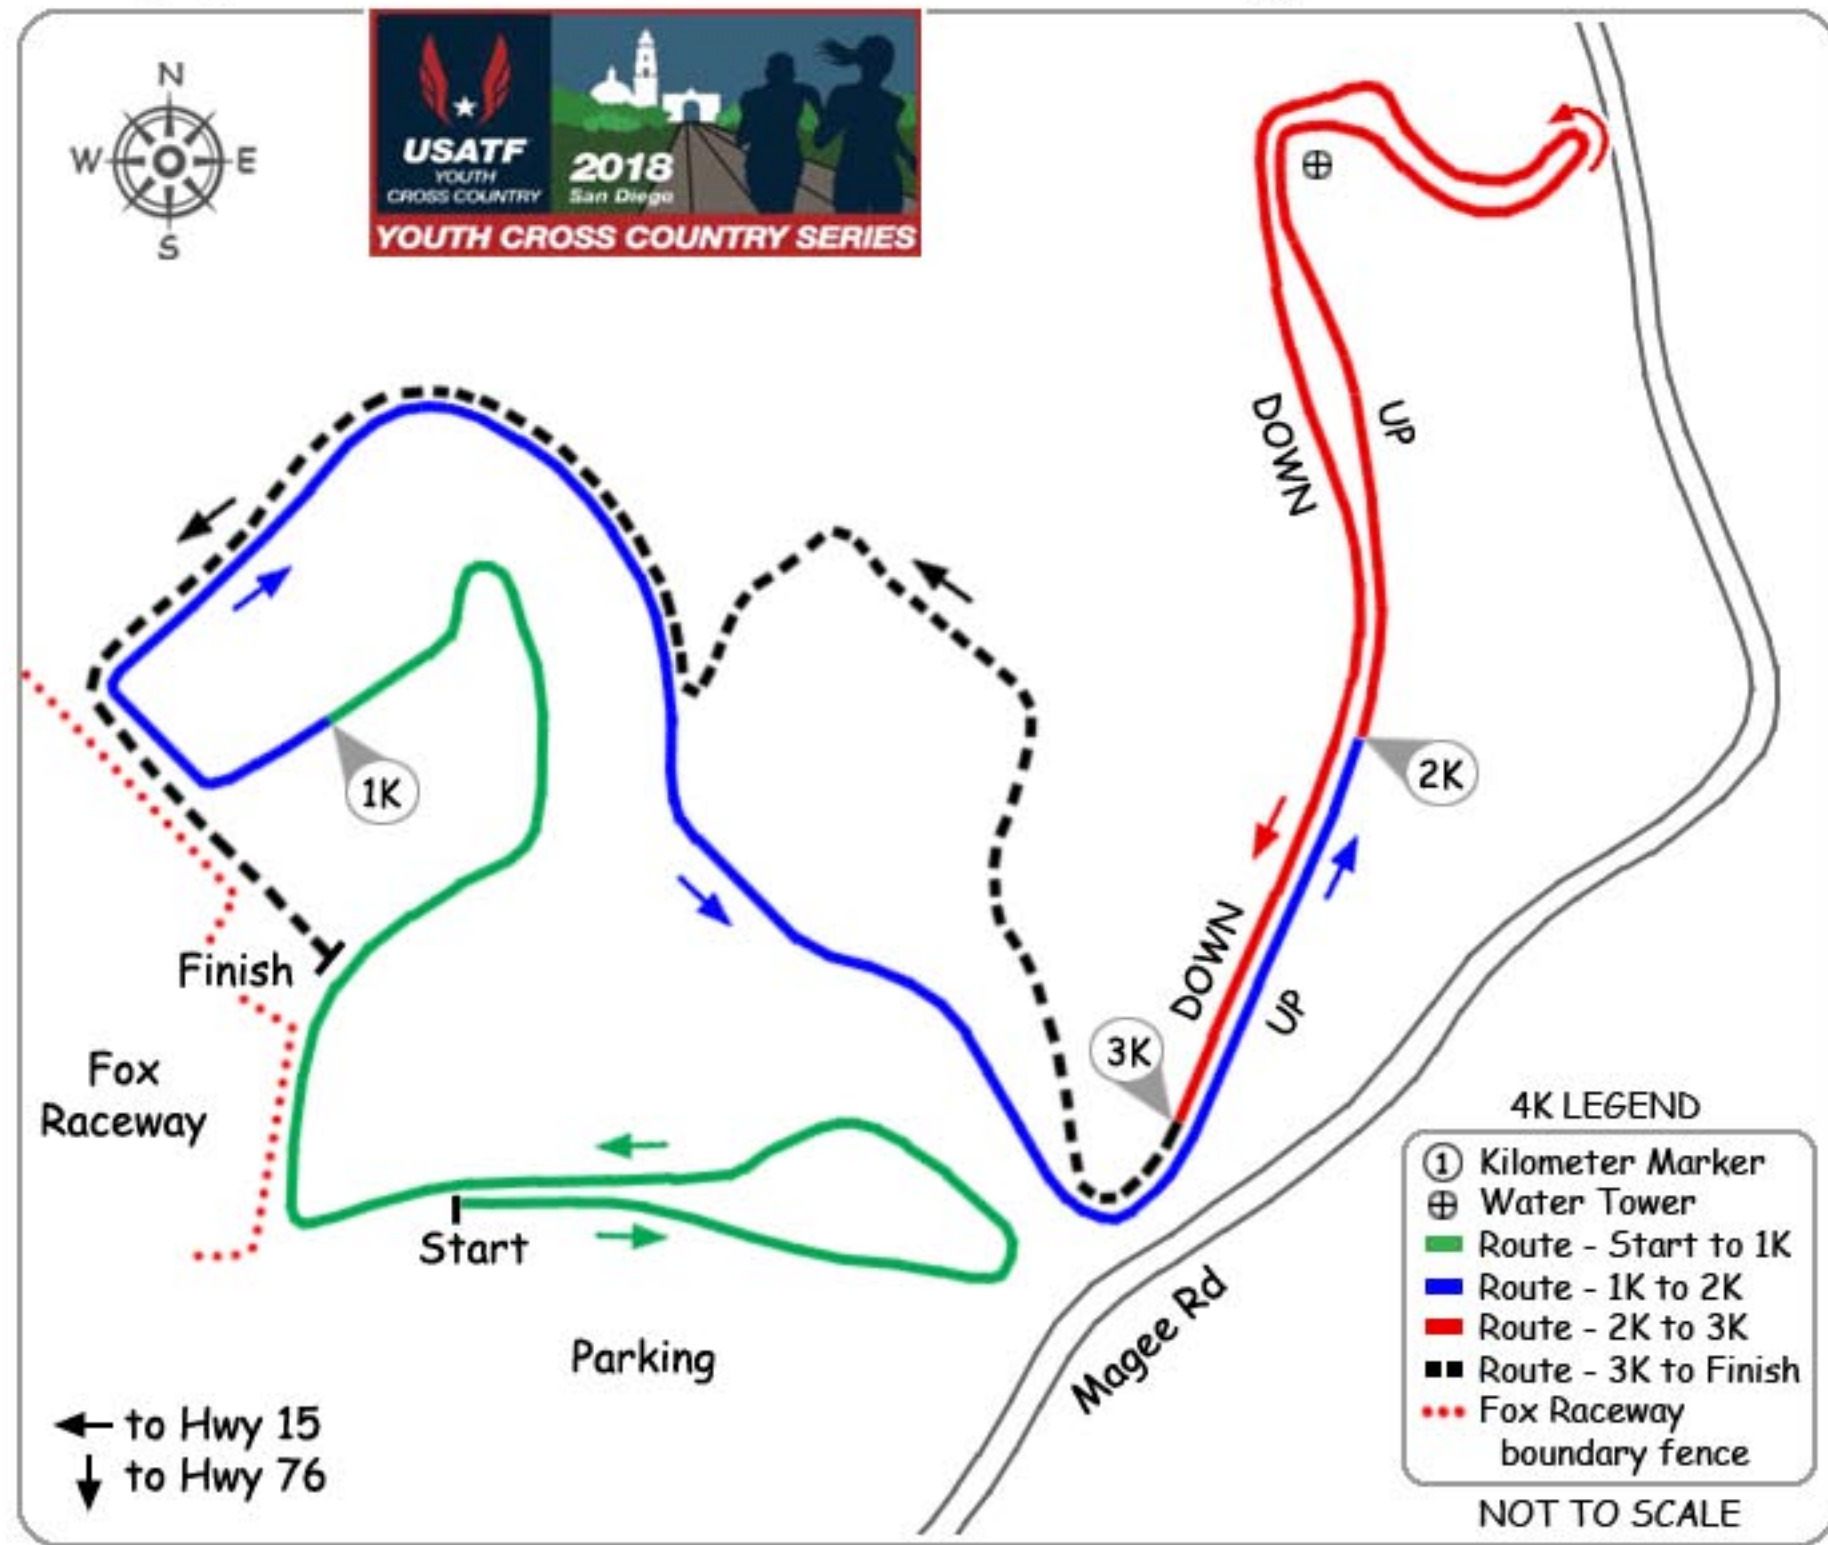

**USATF San Diego-Imperial Association
YOUTH CROSS COUNTRY SERIES**
Pala Coyote Tracks
Pala Coyote Tracks Invitational - 4K Race
Fox Raceway, Pala

TeamSportsNC

Day of Race Information

Parking: Go past the entrance to Fox Raceway and follow the signs.

Day of Race Registration: Follow the signs from the parking area.

Porta potties will be near the Finish line.

All races start by the large motocross jump next to the parking area.

The 2K course is mostly flat with some small hills mixed in. The 3K and 4K courses include a long hill up to the water tower where the racers will loop around and come back towards the spectators' area.

Most of each course is visible and will make for a fun spectator event!

Teams can set up canopies near the finish line. There will be some extra canopies for teams who do not have shade.

There will be some folding chairs and tables available for athletes (first come, first served). It would be a good idea to bring some chairs of your own as well.