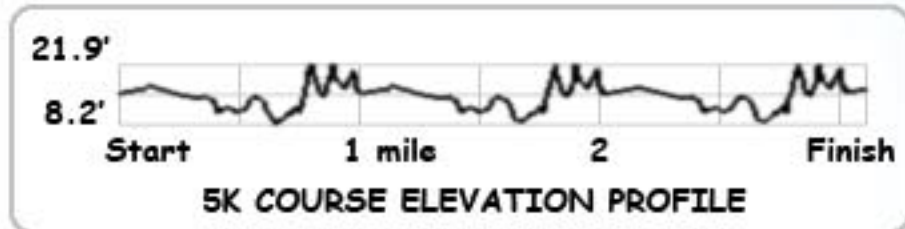

DIRT DOGS
Cross Country

Check-In
Southernmost gazebo.

Route Description
North from the Start.
Three full counter-clockwise loops plus 110 meters north to the Finish.

Restrooms
There are public restrooms near the Start. Port-a-potties will be near the southernmost parking lot.

Water
is available at public water fountains and will be available before and after the race.

LEGEND

- Course
- ① Mile Marker
- P Parking Lot
- ☼ Check-In
- Restroom
- Sidewalk
- Start Chute

NOT TO SCALE